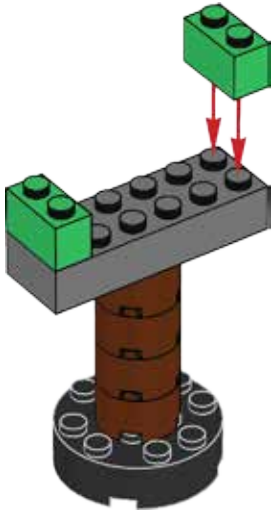

Ring Toss

To build the LEGO® Ring Toss use bricks from the LEGO® Classic Creative Suitcase: #10713, LEGO® Classic Creative Bricks: #10692 and LEGO® Classic Basic Brick Set: #11002

| | |
|--|--|
|  2x 6284604 |  4x 6073026 |
|  2x 6284605 |  4x 4527943 |
|  2x 6284599 |  4x 6062574 |
|  2x 614321 |  4x 4211166 |
|  4x 300421 |  1x 4210875 |
|  3x 4558957 |  4x 6004938 |
|  4x 4107736 |  2x 6229071 |
|  1x 4181135 |  1x 6022000 |
|  4x 4647553 | |

1

2

3

4

5

6

2x

7

2x

8

9

1

1

2

3

4

2x

5

2x

6

2x

7

2x

8